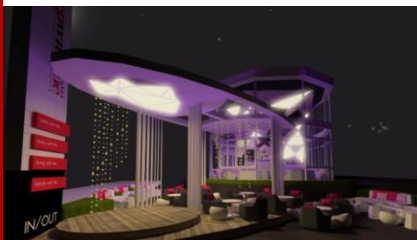

ACCOMODATION

Superior (207 units, 27sqm.)
Modern room decorated in a red tone color which gives a light, internal cheer-up-feeling during your stay in Patong.

Deluxe Jacuzzi (46 units, 41sqm.)
Large, comfortable room perfect to relax in green color, cool down the feeling with soft sea breeze touch.

DINING & DRINKS

SMILE WITH ME lobby bar

Capacity: 20 seats

Operation Hours: 11:00 hrs.–24:00 hrs.

SABAI WITH ME all day dining

Capacity: 120 seats

Operation Hours: 06:30 hrs.–23:00 hrs.

SWAY WITH ME garden restaurant & bar

Capacity: 120 seats

Operation Hours: 11:00 hrs.–23:00 hrs.

SWING WITH ME the chill out bar

Capacity: 80 seats

Operation Hours: 12:00 hrs.–24:00 hrs.

SANOOK WITH ME pool bar & sky lounge

Capacity: 60 seats

Operation Hours: 11:00 hrs.–22:00 hrs.