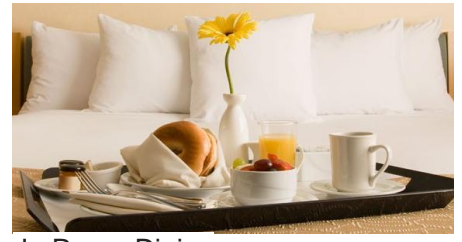

In Room Dining

Available 24 hours and serves a wide range of local & international specialties.

CONTACT US

SLEEP WITH ME HOTEL
design hotel @ patong

Office Address : 187/5 Rat-U-Thit- 200 Pee Road,
Patong Beach, Kathu, Phuket, 83150 Thailand

Telephone : +66 (0) 76 363 333

Fax : +66 (0) 76 363 300

Email : rsvn@sleepwithmehotels.com

Website : www.sleepwithmehotels.com